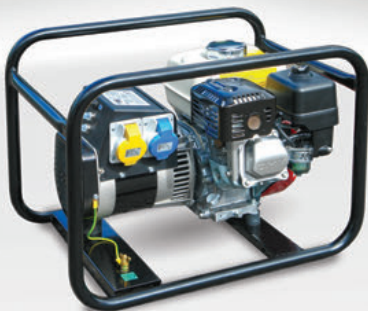

MG 3000

UK Rental 3kVA Petrol Generator

When looking for a robust, reliable, good quality 3kVA petrol generator look no further than our MG 3000.

Features

- 3kVA (230v/110v) AC Aux Power
- Mecc Alte alternator
- Honda petrol engine
- Strong wrap around frame
- Only 38 Kgs

Performance

Alternator	Mecc Alte
Single Phase Power - kVA (110v)	3
Single Phase Power - kVA (230v)	3

Three Phase Power - kVA (400v)	N/A
Noise Level	LWA=96 dBa@7m=71
Insulation Class	H
Mechanical Protection - IP	23

Engine

Make	Honda
Type	GX160
Fuel	Petrol
Number of Cylinders	1
Power - HP	5.5

Engine Speed - rpm	3000
Cooling	Air
Fuel Consumption - Litres/hour	1
Fuel Tank Capacity - litres	3.6
75% Average Operating Hours - hours	3.6
Starting System	Recoil

Dimensions (Machine only)

Length - 560 mm	Width - 440 mm
-----------------	----------------

Height - 420 mm	Weight - 38 Kg
-----------------	----------------

Socket Configuration

	3ph (400V)		1ph (230V)		1ph (110V)	
	32A	16A	32A	16A	32A	16A
MG 3000	-	-	-	1	-	1